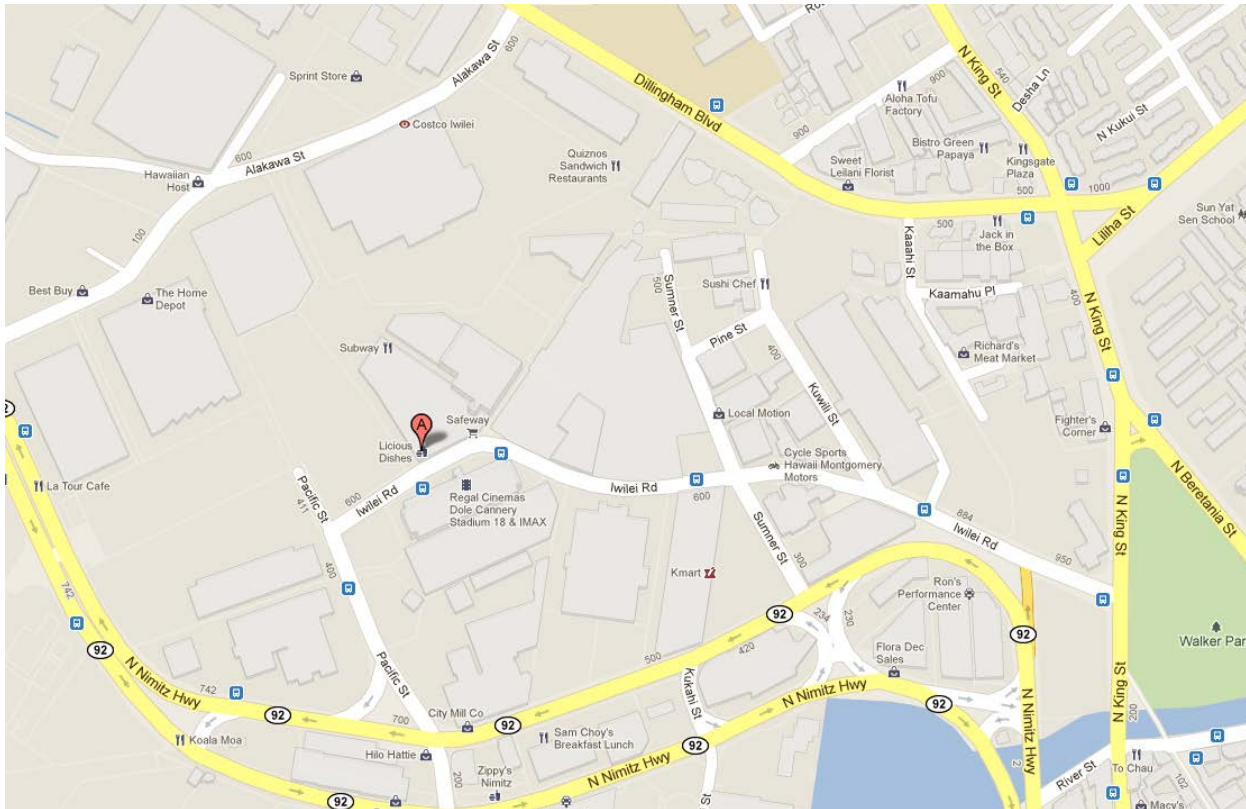

## Directions to the HTSB office:

### 1) Park in the Dole Cannery parking lot (parking entry is from Pacific Street).

The office address is: Hawaii Teacher Standards Board, 650 Iwilei Road #201, Honolulu, HI 96817.

Don't forget to bring your parking ticket to the office (we will validate).